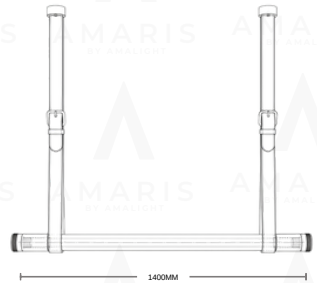

## PENDANT LAMP

L01-LB

**Location :** INDOOR  
**Fixation :** PENDANT LAMP

Material	IRON+ALUMINIUM + LEATHER + ACRYLIC
Color	BRONZE + CE
Informations	22W 3000K 50/60 Hz
Requirements	NO NEED
CRI	>85
Protection Class IP	IP20
Warranty	2 YEARS