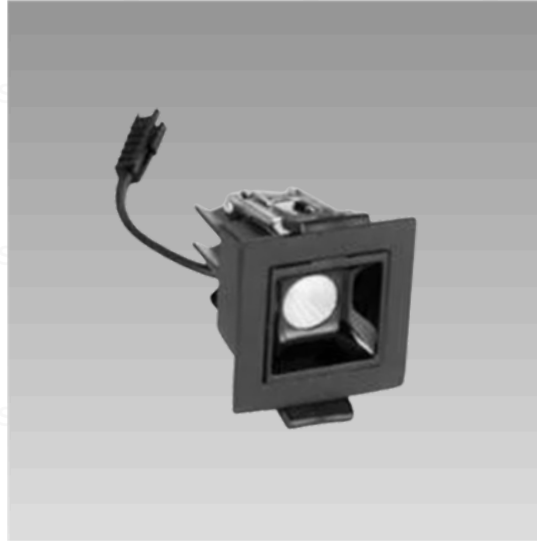

**AMARIS**  
BY AMALIGHT

LASER BLADE 1 EYE AMARIS  
XTQR-45-2W

**Location :** INDOOR  
**Fixation :** CEILING RECESSED

Material	ALUMINIUM
Color	BLACK
Informations	LED CREE 2W 220Lm 3000K AC85-265V-50/60Hz
Led Lifespan	50,000 hours
Driver	INCLUDED
CRI	>90
Protection Class IP	IP20
Warranty	2 YEARS