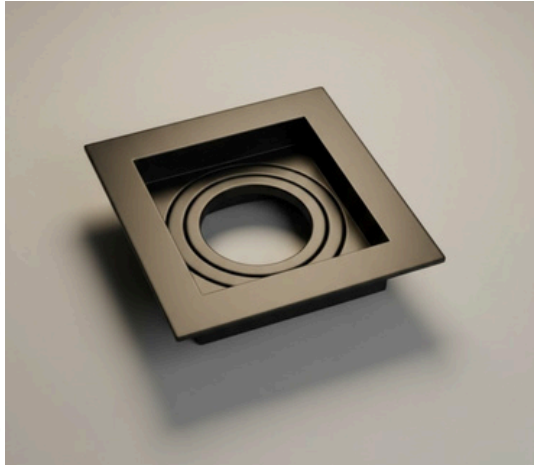

**AMARIS**  
BY AMALIGHT

AXIS

LS-S9051

**Location:** INDOOR  
**Fixation:** CEILING RECESSED

Material	ALUMINIUM
Color	BLACK
Informations	GU10 - MR16 CUT HOLE 80mm
Driver	NO NEED
Protection Class IP	IP20
Warranty	2 YEARS