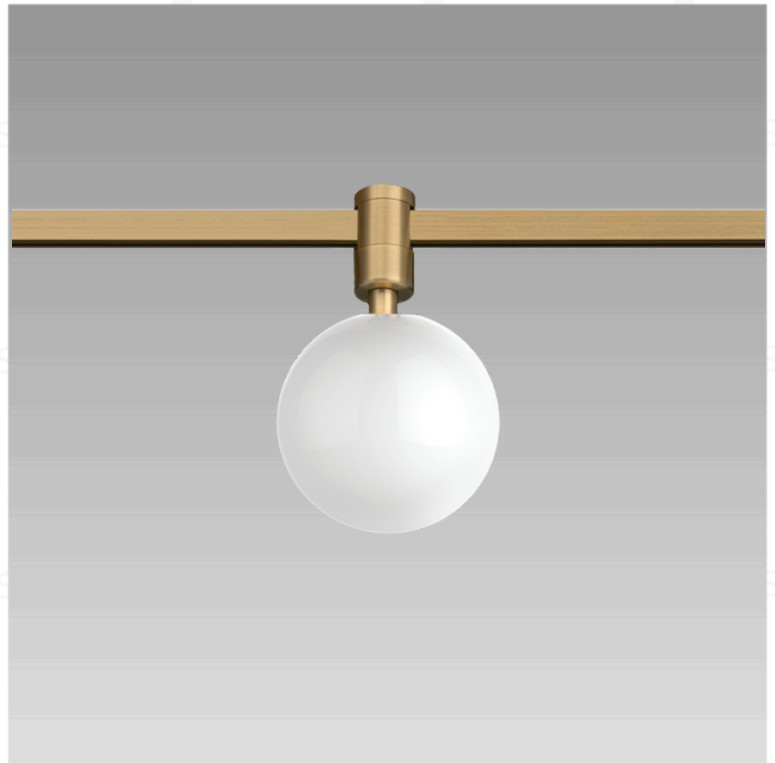

AMARIS
BY AMALIGHT

VELORA

BA-1706

Location : INDOOR
Fixation : BRASS TRACK

Material	BRASS
Informations	LED 4W 110mA 175Lm 2700K 0-10V DIMMABLE 42V-DC
Led Lifespan	50,000 hours
Driver	EXCLUDED LED POWER SUPPLY 42V-DC
CRI	>90
Protection Class IP	IP20
Requirements	INSTALLATION PLEASE CONSULT THE MANUAL
Warranty	2 YEARS