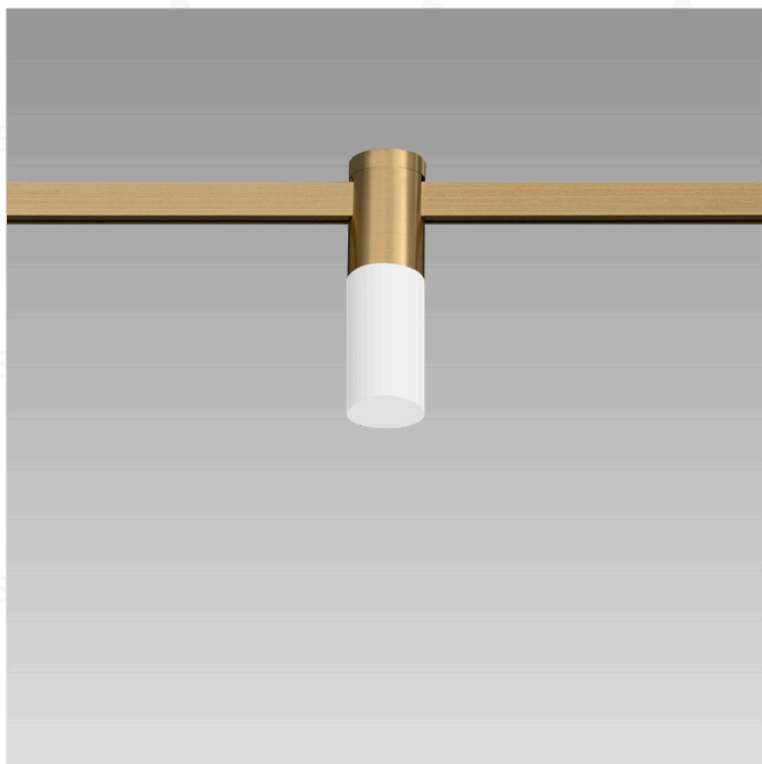

**AMARIS**  
BY AMALIGHT

TUBO  
BA-1712

**Location:** INDOOR  
**Fixation:** BRASS TRACK

Material	BRASS
Informations	LED 4W 96mA 383Lm 2700K 0-10V DIMMABLE 42V-DC
Led Lifespan	50,000 hours
Driver	EXCLUDED LED POWER SUPPLY 42V-DC
CRI	>90
Protection Class IP	IP20
Requirements	INSTALLATION PLEASE CONSULT THE MANUAL
Warranty	2 YEARS