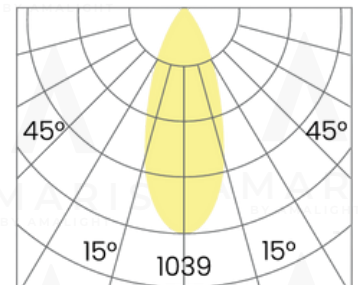

**AMARIS**  
BY AMALIGHT

**SUNSET 10W**

**XY20-085-10A**

**Location :** INDOOR  
**Fixation :** TRACK SYSTEM

Material	ALUMINIUM + PC
Color	BLACK
Informations	LED CREE 10W 2700K 60Lm REFLECTOR 38° DC48V
Led Lifespan	50,000 hours
Driver	EXCLUDED
CRI	>90
Protection Class IP	IP20
Requirements	LED POWER SUPPLY 48V-DC
Warranty	2 YEARS