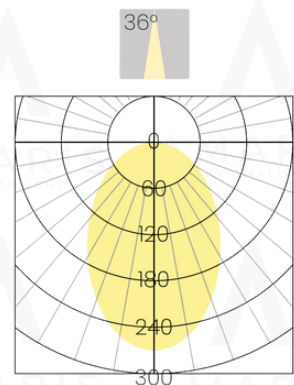

AMARIS
BY AMALIGHT

RAYGLOW SQUARE

BA-1641

Location: INDOOR
Fixation: CEILING RECESSED

Cutout shape/size	 70 x 70 mm
Recessed depth	60 mm
Material	ALUMINIUM
Color	WHITE
Informations	LED CITIZEN COB 7W 200mA 3000K BEAM ANGLE 36° 30-42VDC
Led Lifespan	50,000 hours
Driver	INCLUDED
CRI	>90
Protection Class IP	IP44
Requirements	NO NEED
Warranty	2 YEARS

274lx	1.15m
69lx	2.31m
30lx	3.46m
17lx	4.62m
11lx	5.77m