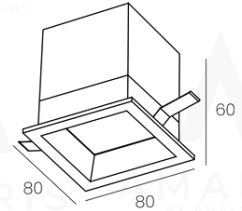

AMARIS
BY AMALIGHT

RAYGLOW SQUARE

BA-1641

Location: INDOOR
Fixation: CEILING RECESSED

Cutout shape/size	 70 x 70 mm
Recessed depth	60 mm
Material	ALUMINIUM
Color	WHITE
Informations	LED CITIZEN COB 7W 200mA 3000K BEAM ANGLE 36° 30-42VDC
Led Lifespan	50,000 hours
Driver	INCLUDED
CRI	>90
Protection Class IP	IP44
Requirements	NO NEED
Warranty	2 YEARS

274lx	1.15m
69lx	2.31m
30lx	3.46m
17lx	4.62m
11lx	5.77m