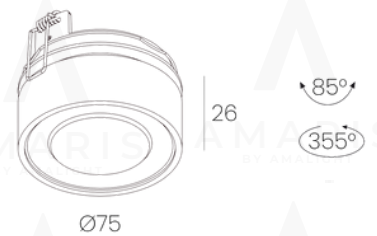

AMARIS
BY AMALIGHT

Data Sheet

LUXIMA 75

BA-1646

Location : INDOOR
Fixation : CEILING RECESSED

Cutout shape/size	Ø68mm
Recessed depth	36 mm
Material	ALUMINIUM
Colors	<ul style="list-style-type: none"> WHITE 125-1T-8001G-00-05-PW02D BLACK 125-1T-8001G-00-05-PB02D CHAMPAGNE GOLD 125-1T-8001G-00-06-PB05D COFFEE 125-1T-8001G-00-06-PB08D
Informations	LED CREE 7W 700mA 3000K REFLECTOR 38° ADJUSTABLE 0-85°/355°
Led Lifespan	50,000 hours
Driver	INCLUDED TRIAC DIMMING
CRI	>90
Protection Class IP	IP20
Requirements	NO NEED
Warranty	2 YEARS
Options	

BARON 75 RING COPPER
525-5T-C087-03-STC

BARON 75 RING GOLD
525-5T-C087-03-STD

BARON 75 RING BRONZE
525-5T-C087-03-STA

amalight.ma