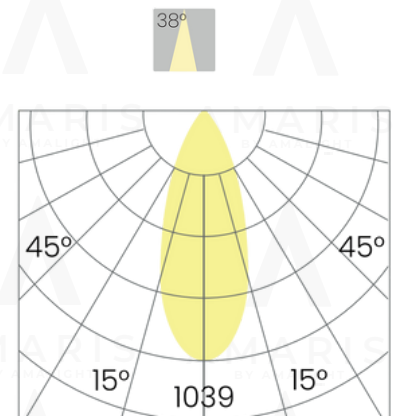

BARON 75 RING COPPER
525-5T-C087-03-STC

BARON 75 RING GOLD
525-5T-C087-03-STD

BARON 75 RING BRONZE
525-5T-C087-03-STA