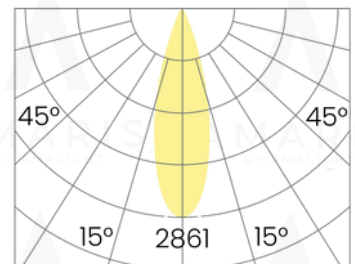

# AMARIS

BY AMALIGHT

BRIO 9W

BA-1685

**Location:** OUTDOOR

**Fixation:** FLOOR

Material	STAINLESS STEEL
Informations	LED CREE 9.5W 500mA 1075Lm 3000K BEAM ANGLE 30° 24V-DC
Led Lifespan	50,000 hours
Driver	EXCLUDED DC24V DRIVER
Power Cable	INCLUDED 1,5M CABLE 2X0,75mm <sup>2</sup>
CRI	>90
Protection Class IP	IP65
Mechanical Resistance	IK10
Requirements	LED POWER SUPPLY 24V-DC
Warranty	2 YEARS