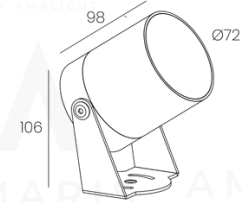

# AMARIS

BY AMALIGHT

BRIO 9W

BA-1685

**Location:** OUTDOOR

**Fixation:** FLOOR

Material	STAINLESS STEEL
Informations	LED CREE 9.5W 500mA 1075Lm 3000K BEAM ANGLE 30° 24V-DC
Led Lifespan	50,000 hours
Driver	EXCLUDED DC24V DRIVER
Power Cable	INCLUDED 1,5M CABLE 2X0,75mm <sup>2</sup>
CRI	>90
Protection Class IP	IP65
Mechanical Resistance	IK10
Requirements	LED POWER SUPPLY 24V-DC
Warranty	2 YEARS