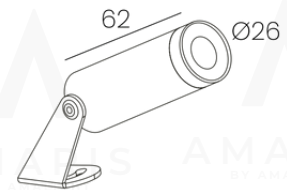

**AMARIS**  
BY AMALIGHT

BRIO 2W

BA-1682

**Location:** OUTDOOR

**Fixation:** FLOOR

Material	STAINLESS STEEL
Informations	LED CREE 2.2W 180mA 211Lm 3000K BEAM ANGLE 30° 24V-DC
Led Lifespan	50,000 hours
Driver	EXCLUDED DC24V DRIVER
Power Cable	INCLUDED 1,5M CABLE 2X0,75mm <sup>2</sup>
CRI	>90
Protection Class IP	IP65
Mechanical Resistance	IK02
Requirements	LED POWER SUPPLY 24V-DC
Warranty	2 YEARS
Options	